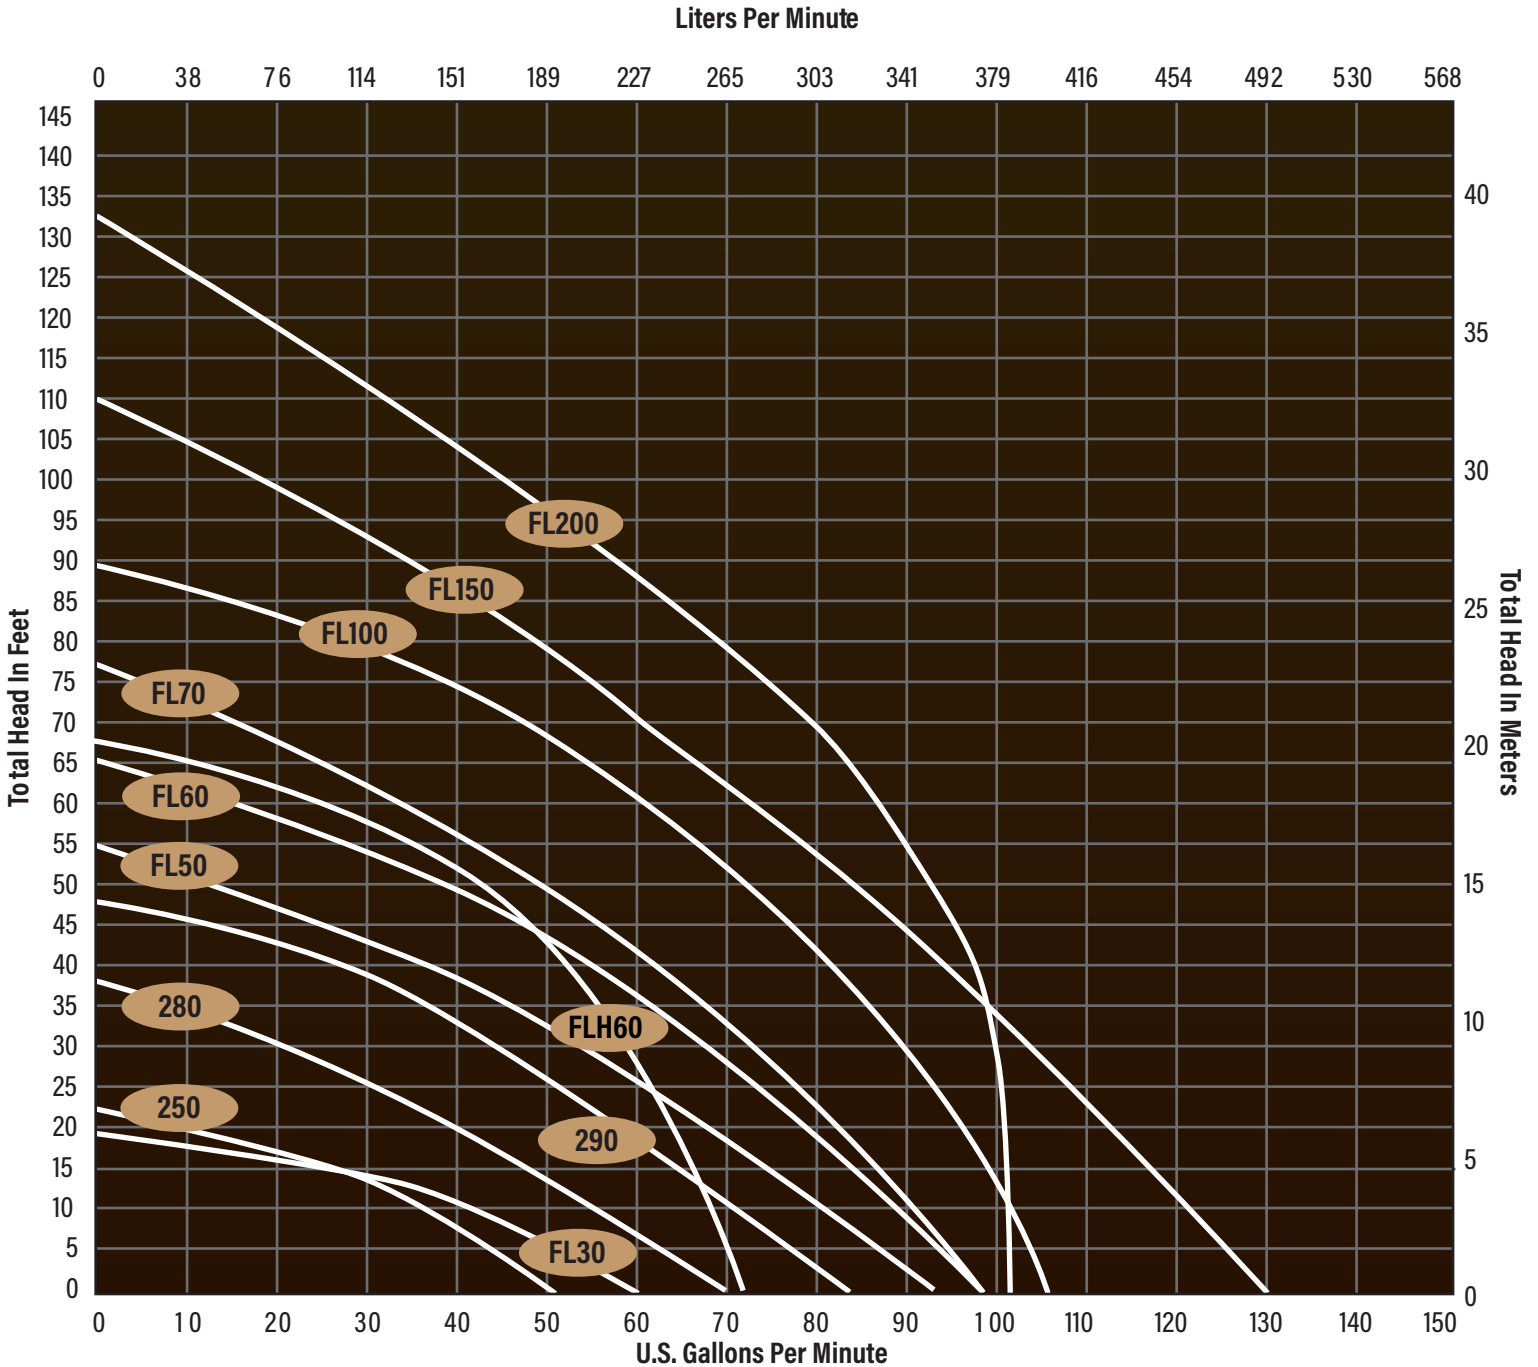

Pump Curve Reference Sheet

Performance Curve Data

Sewage Pumps

Pump Curve Reference Sheet

Performance Curve Data

Effluent Pumps

Pump Curve Reference Sheet

Performance Curve Data

Submersible Sump Pumps