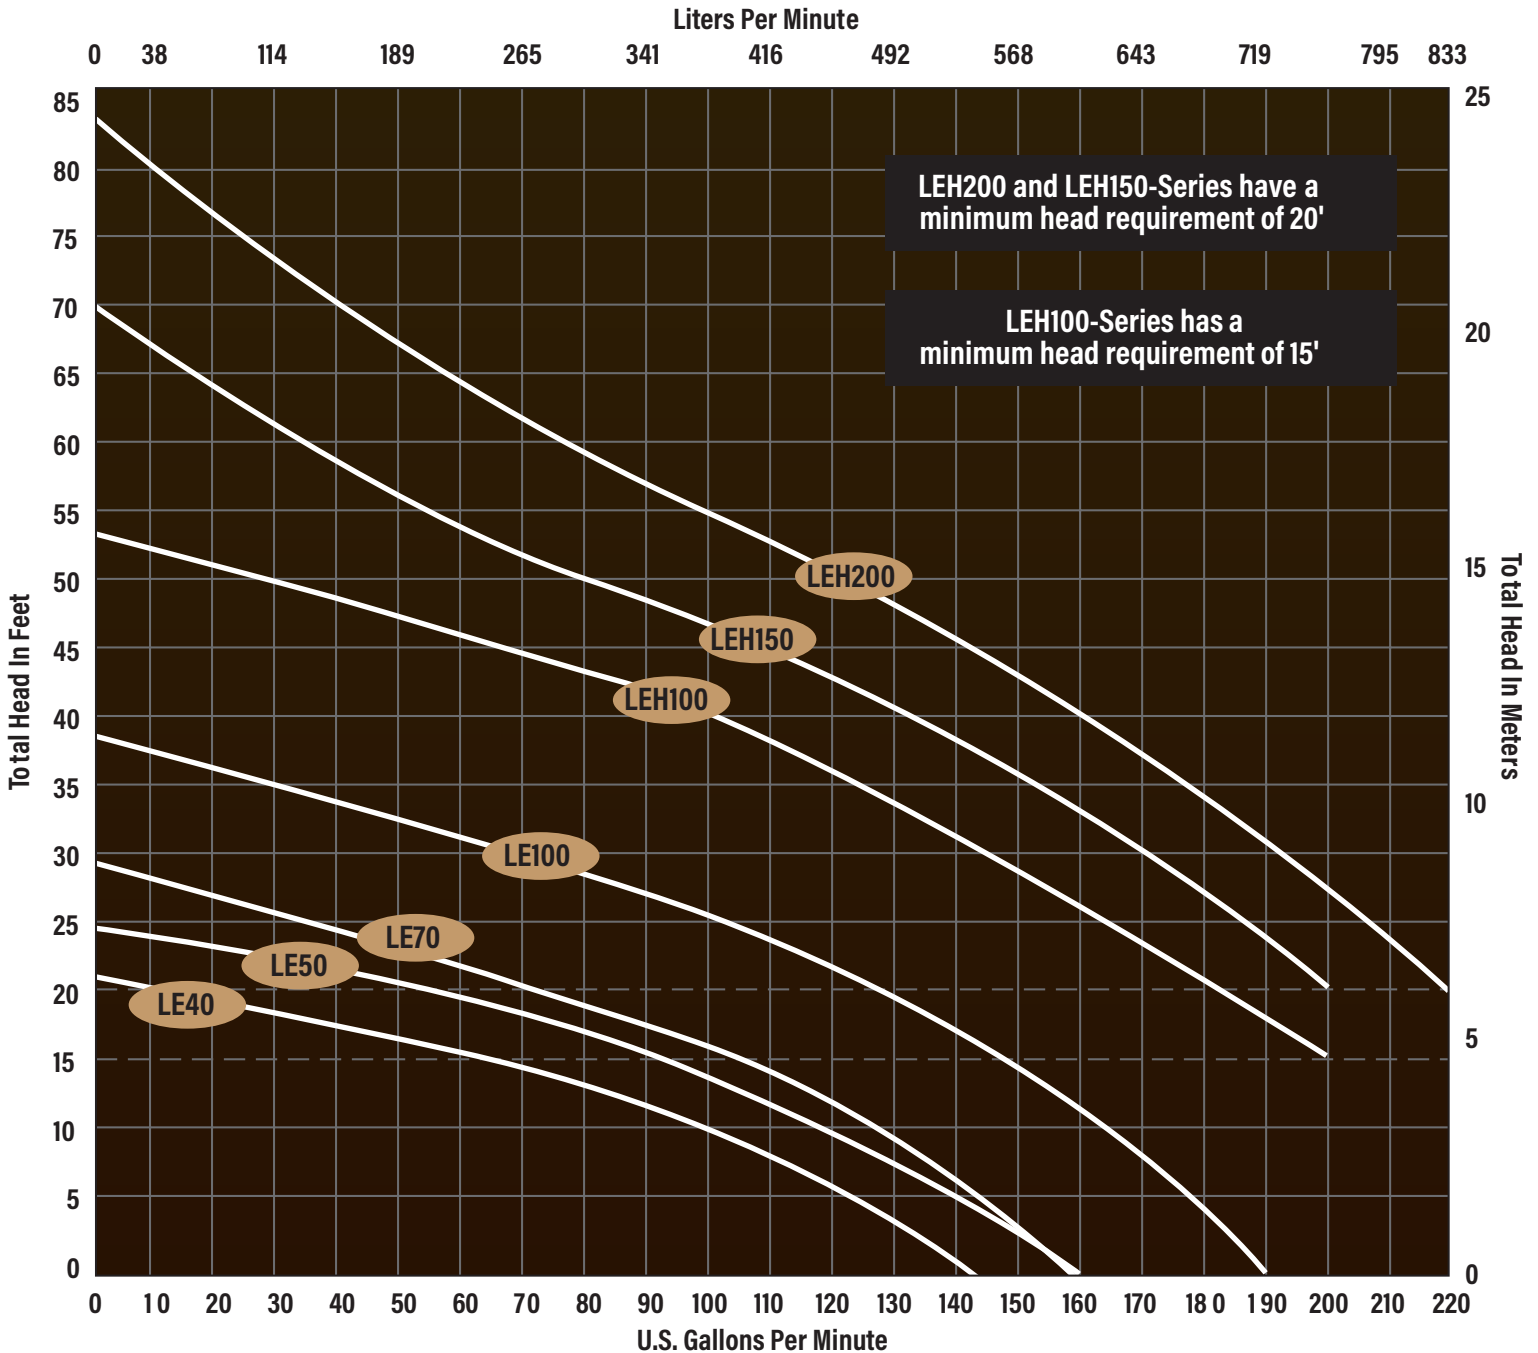

Pump Curve Reference Sheet

Performance Curve Data

Sewage Pumps

Pump Curve Reference Sheet

Performance Curve Data

Effluent Pumps

Pump Curve Reference Sheet

Performance Curve Data

Submersible Sump Pumps