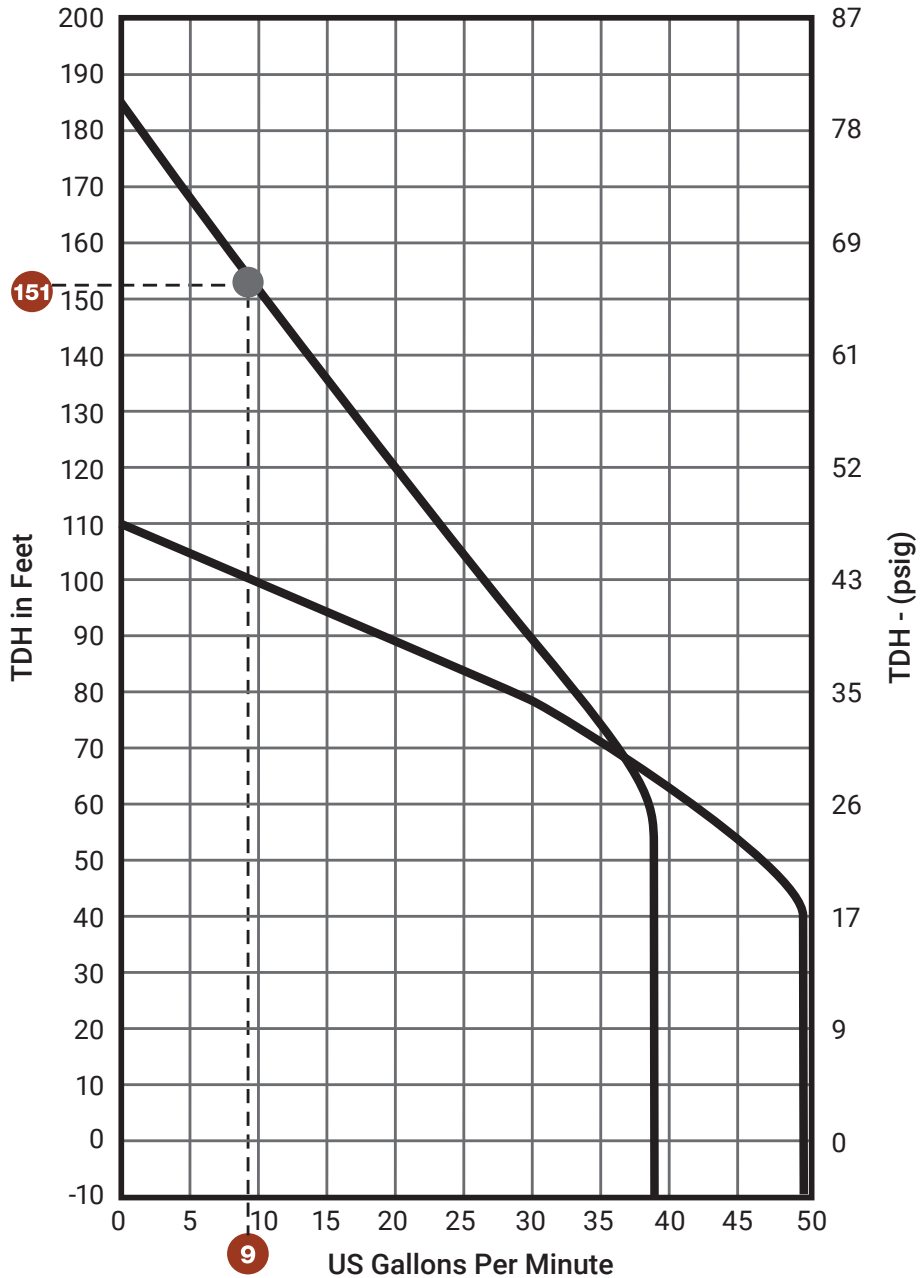

Pump Curve Reference Sheet

Performance Curve Data

Sewage Pumps

Pump Curve Reference Sheet

Performance Curve Data

Submersible Sump Pumps

Pump Curve Reference Sheet

Performance Curve Data

Effluent Pumps

Pump Curve Reference Sheet

Performance Curve Data

LSG/LSGX Grinder Pump

Pump Curve Reference Sheet

Performance Curve Data

ProVore® Grinder Pump

ProVore®

Liberty Pumps®

Pump Curve Reference Sheet

Performance Curve Data

LSS-Series

commercialseries

Pump Curve Reference Sheet

Performance Curve Data

LSV-Series