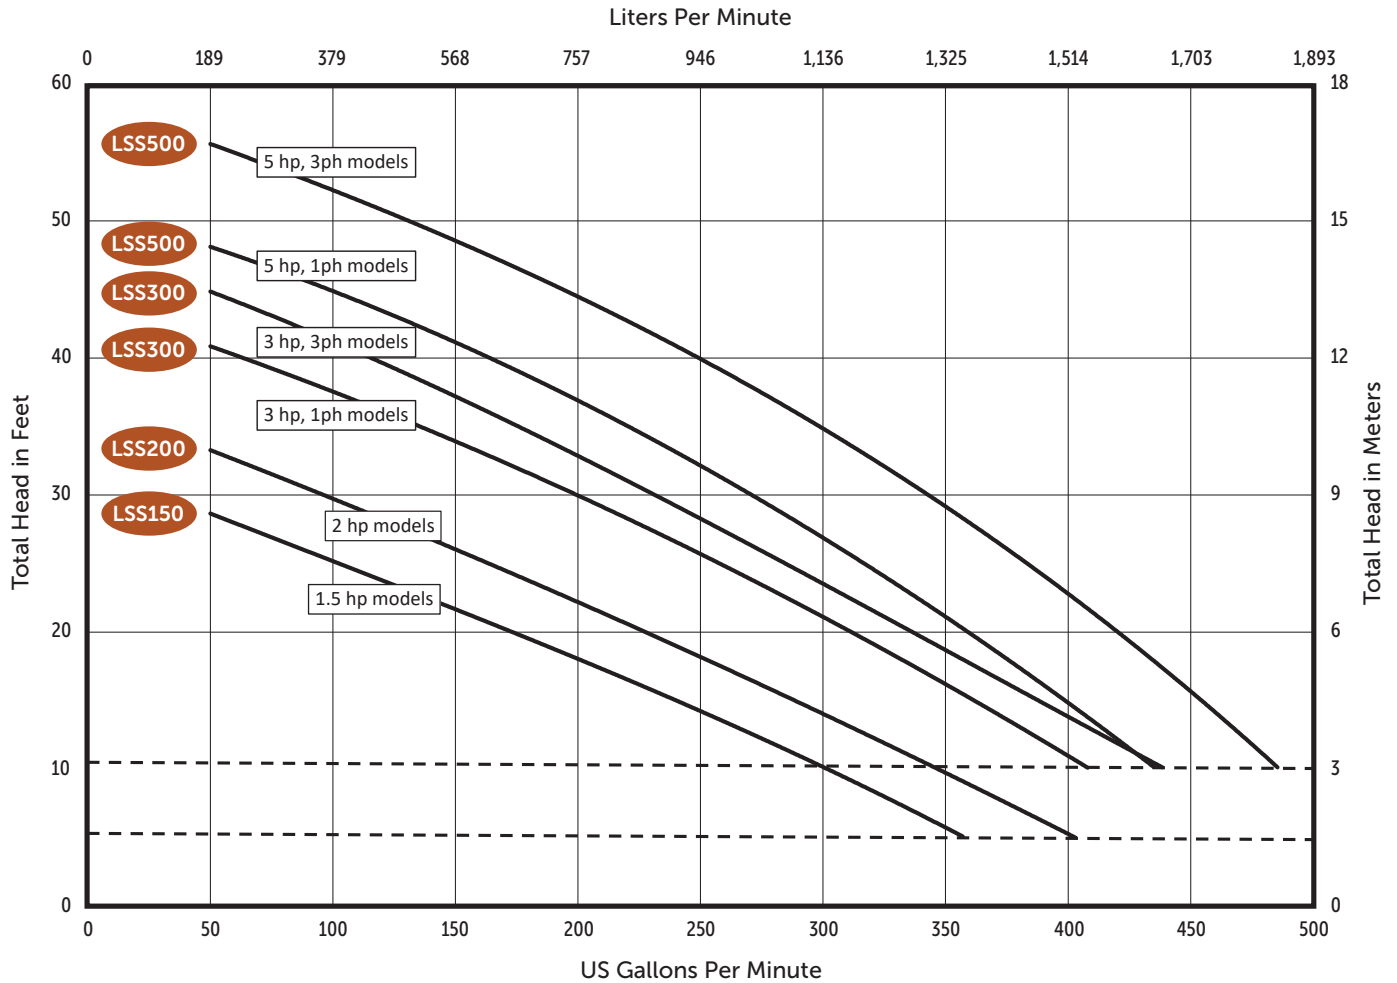

Pump Curve Reference Sheet

Performance Curve Data

Sewage Pumps

Pump Curve Reference Sheet

Performance Curve Data

Submersible Sump Pumps

Pump Curve Reference Sheet

Performance Curve Data

Effluent Pumps

Pump Curve Reference Sheet

Performance Curve Data

LSG/LSGX Grinder Pump

Pump Curve Reference Sheet

Performance Curve Data

ProVore® Grinder Pump

ProVore®

Liberty Pumps®

Pump Curve Reference Sheet

Performance Curve Data

LSS-Series

commercialseries

Pump Curve Reference Sheet

Performance Curve Data

LSV-Series