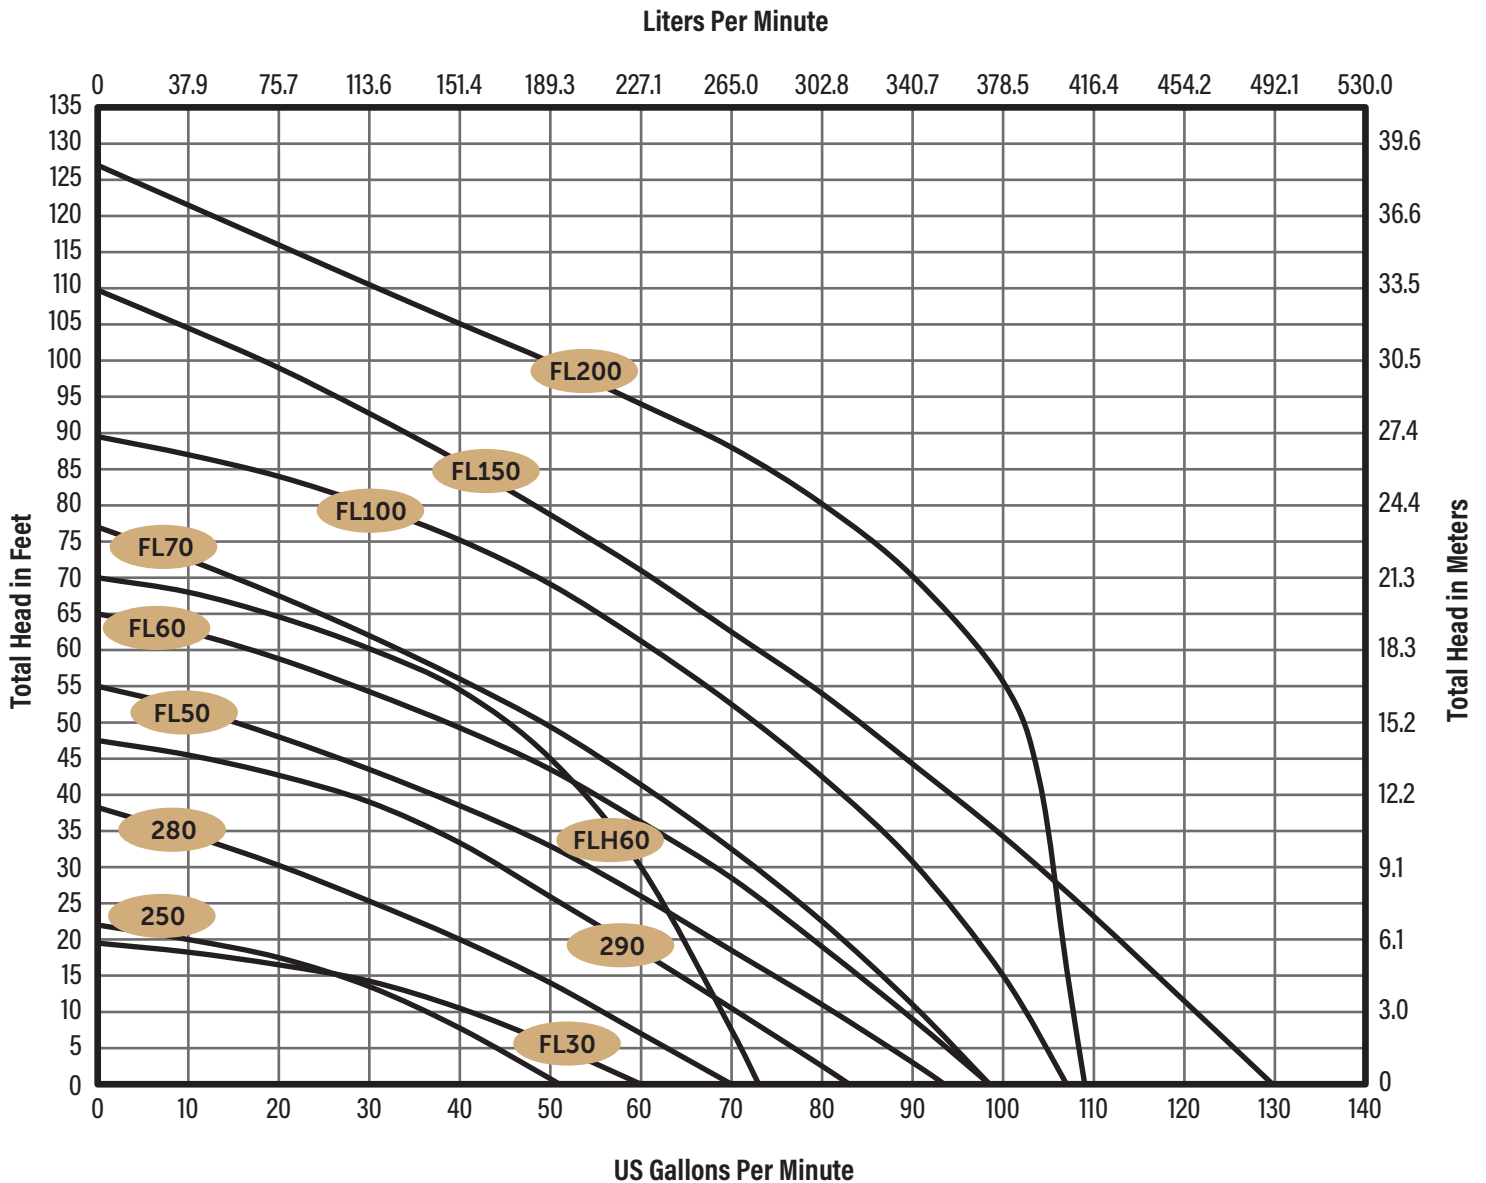

Pump Curve Reference Sheet

Performance Curve Data

Sewage Pumps

Pump Curve Reference Sheet

Performance Curve Data

Submersible Sump Pumps

Pump Curve Reference Sheet

Performance Curve Data

Effluent Pumps

Pump Curve Reference Sheet

Performance Curve Data

LSG/LSGX Grinder Pump

Pump Curve Reference Sheet

Performance Curve Data

ProVore® Grinder Pump

ProVore®

Liberty Pumps®

Pump Curve Reference Sheet

Performance Curve Data

LSS-Series

commercialseries

Pump Curve Reference Sheet

Performance Curve Data

LSV-Series