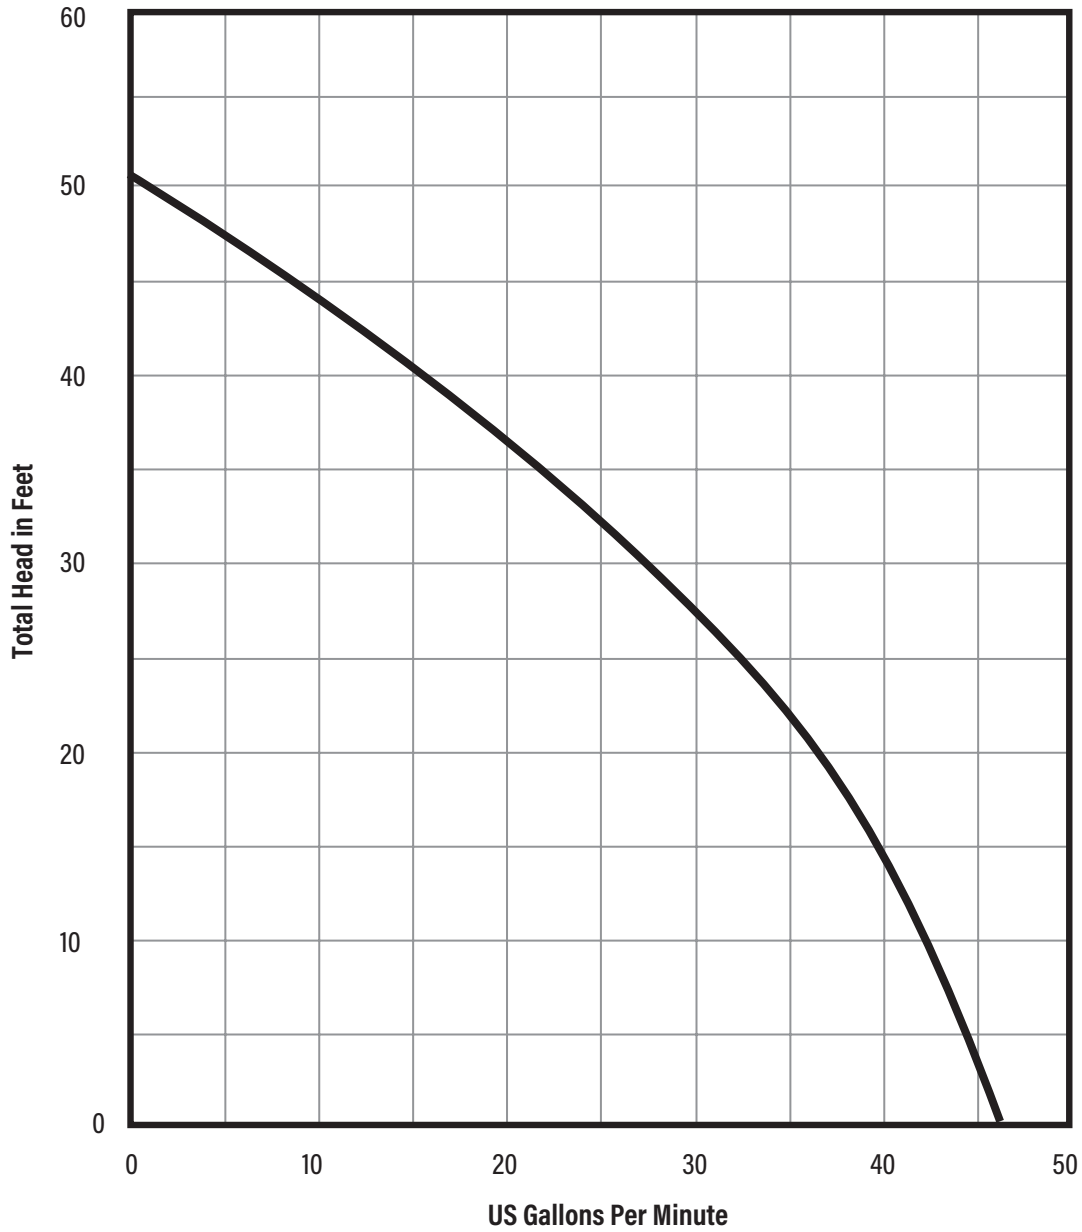

Pump Curve Reference Sheet

Performance Curve Data

Sewage Pumps

Pump Curve Reference Sheet

Performance Curve Data

Submersible Sump Pumps

Pump Curve Reference Sheet

Performance Curve Data

Effluent Pumps

Pump Curve Reference Sheet

Performance Curve Data

LSG/LSGX Grinder Pump

Pump Curve Reference Sheet

Performance Curve Data

ProVore® Grinder Pump

ProVore®

Liberty Pumps®

Pump Curve Reference Sheet

Performance Curve Data

LSS-Series

commercialseries

Pump Curve Reference Sheet

Performance Curve Data

LSV-Series