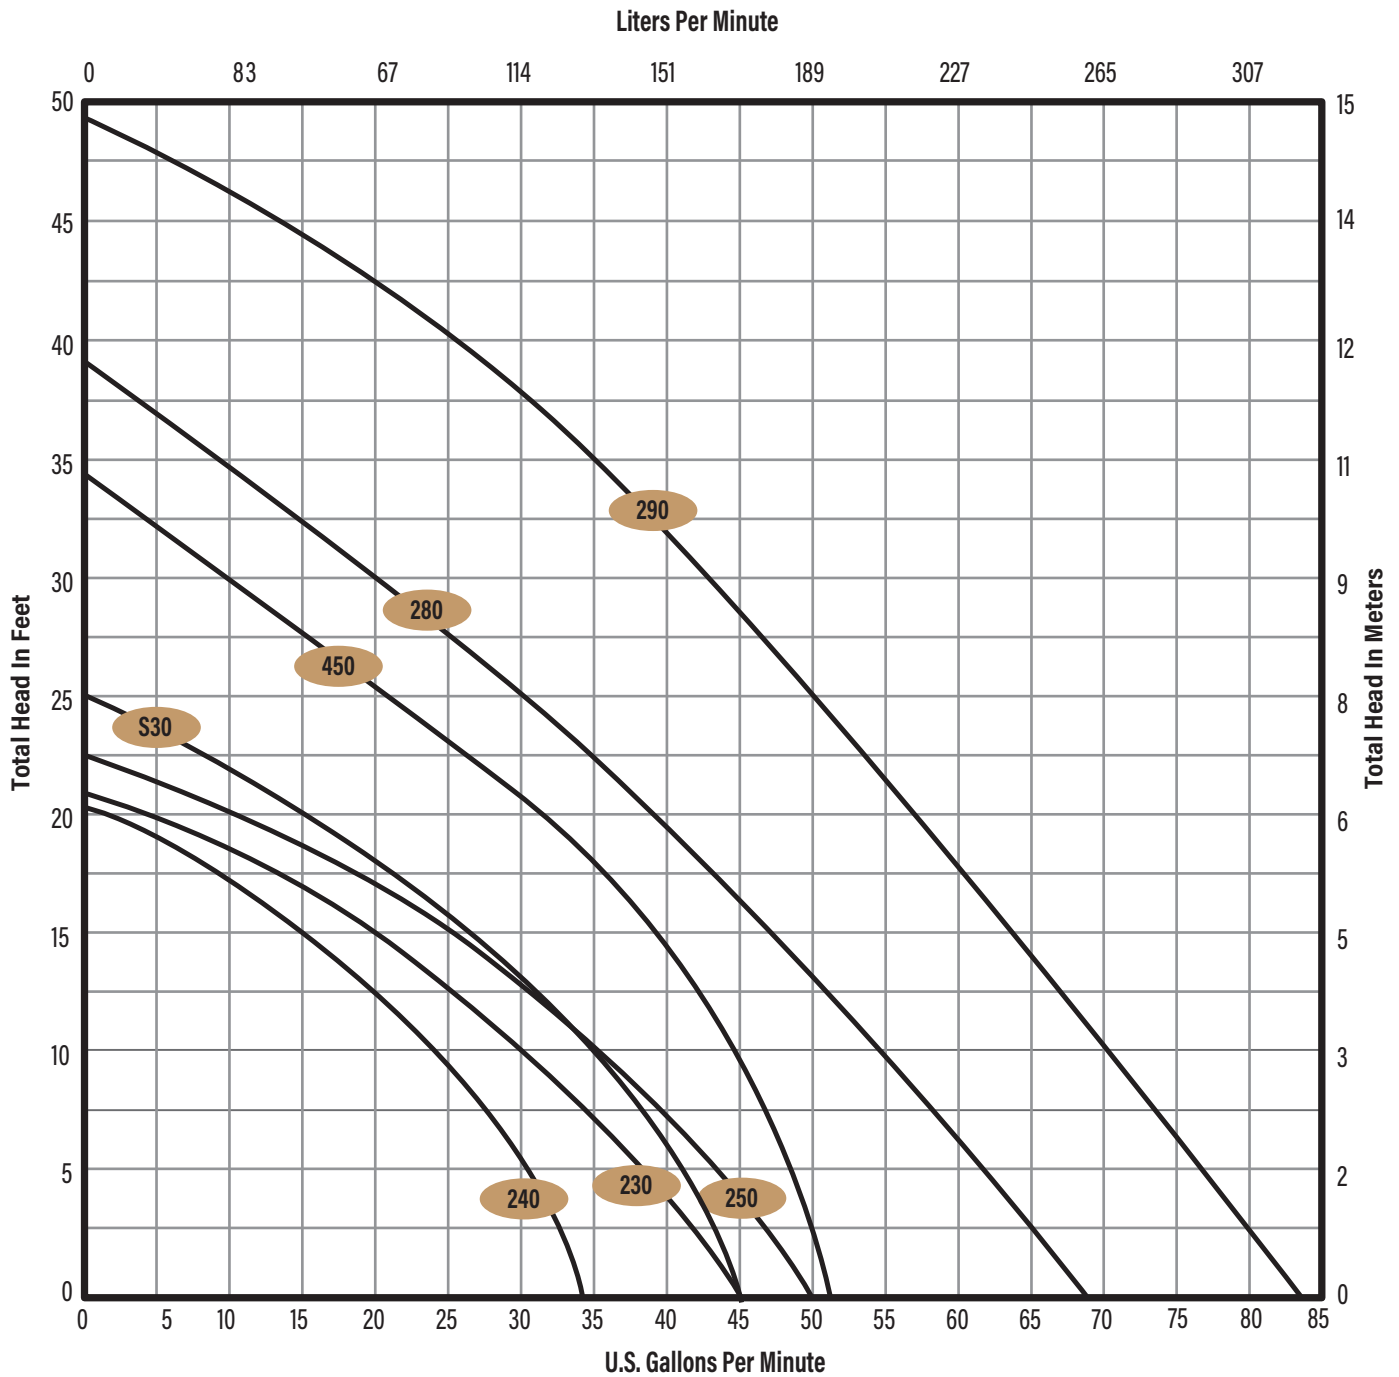

Pump Curve Reference Sheet

Performance Curve Data

Sewage Pumps

Pump Curve Reference Sheet

Performance Curve Data

Submersible Sump Pumps

Pump Curve Reference Sheet

Performance Curve Data

Effluent Pumps

Pump Curve Reference Sheet

Performance Curve Data

LSG/LSGX Grinder Pump

Pump Curve Reference Sheet

Performance Curve Data

ProVore® Grinder Pump

ProVore®

Liberty Pumps®

Pump Curve Reference Sheet

Performance Curve Data

LSS-Series

commercialseries

Pump Curve Reference Sheet

Performance Curve Data

LSV-Series