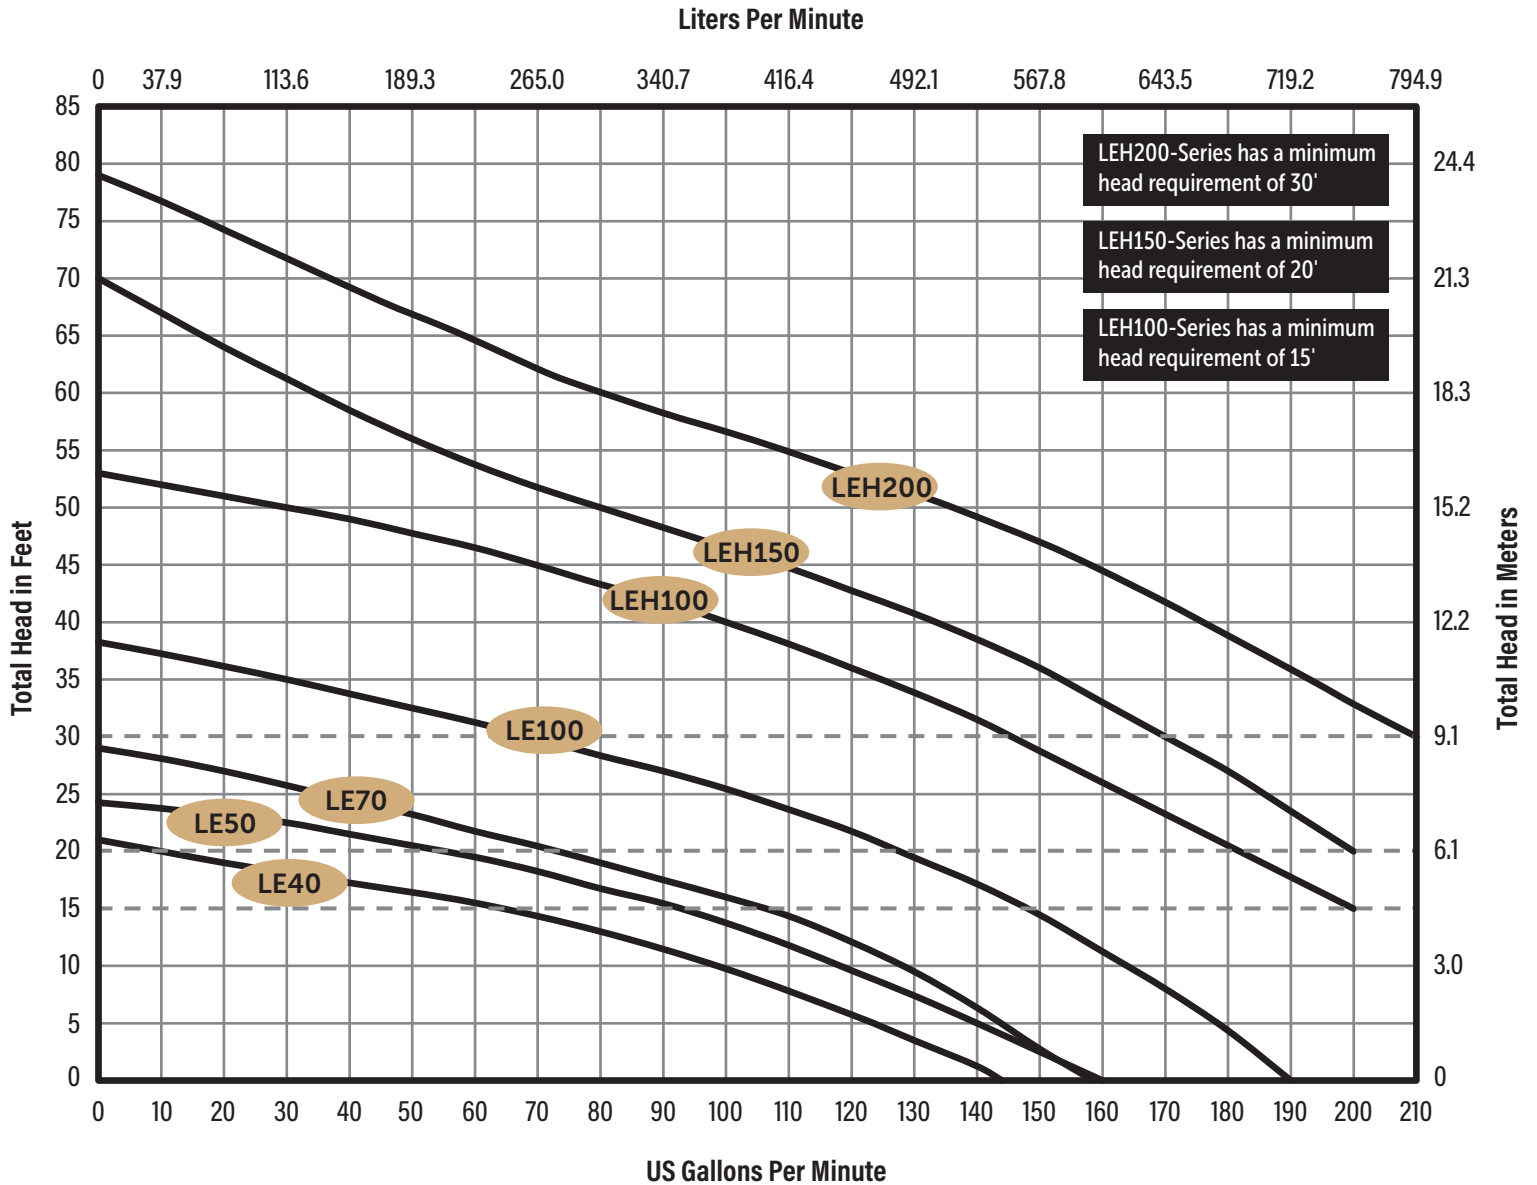

Pump Curve Reference Sheet

Performance Curve Data

Sewage Pumps

Pump Curve Reference Sheet

Performance Curve Data

Submersible Sump Pumps

Pump Curve Reference Sheet

Performance Curve Data

Effluent Pumps

Pump Curve Reference Sheet

Performance Curve Data

LSG/LSGX Grinder Pump

Pump Curve Reference Sheet

Performance Curve Data

ProVore® Grinder Pump

ProVore®

Liberty Pumps®

Pump Curve Reference Sheet

Performance Curve Data

LSS-Series

commercialseries

Pump Curve Reference Sheet

Performance Curve Data

LSV-Series